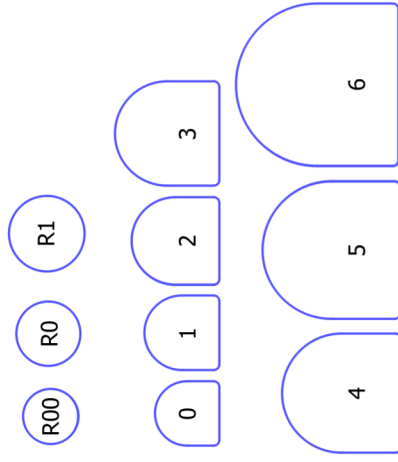

Real measures

Colors: black, beige

Knurled pin diameter

2.50 mm

3.00 mm

Shore 97

3,50 mm (RIGID LAYER)

Shore 80 - 90 - 95

3,00 mm e 3,40 mm (SOFT LAYER)